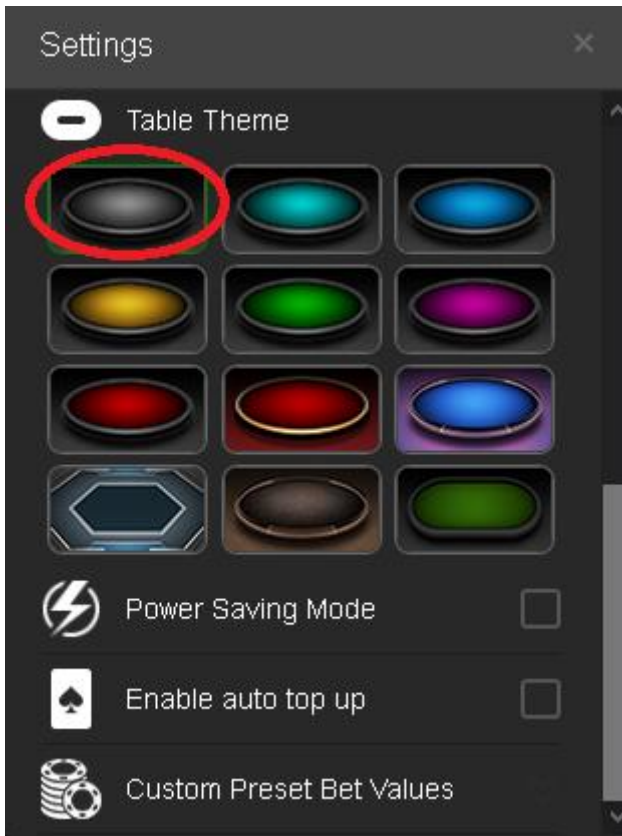

Typical table: